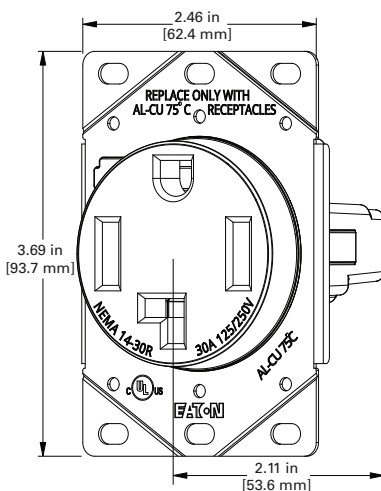

Product dimensions

Color Ordering Information

For ordering devices, include Cat. no. followed by the color suffix: BK (Black), W (White)

Compliances, specifications and availability are subject to change without notice.

Electrical Sector
203 Cooper Circle
Peachtree City, GA 30269
United States
Eaton.com
Eaton.com/wiringdevices

Electrical Sector
Canada Operations
5925 McLaughlin Road
Mississauga, Ontario, L5R 1B8
Canada
EatonCanada.ca
Eaton.com/wiringdevices

Electrical Sector
Mexico Operations
Carr. Tlalnepantla -
Cuautitlán Km 178 s/n
Col. Villa Jardín esq.
Cerrada 8 de Mayo
Cuautitlán, Mexico CP 54800
México
Eaton.mx
Eaton.com/wiringdevices