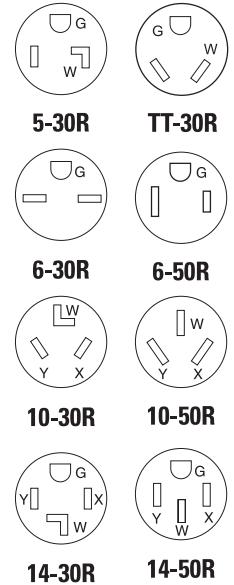

Heavy-duty flush mount receptacles

Product description

2-pole, 3-wire grounding; 3-pole, 3-wire non-grounding;
3-pole, 4-wire grounding
30A, 125V/AC, 250 V/AC, 125/250V/AC
50A, 250V/AC, 125/250V/AC

Design features

- Available in 4-wire configurations for new construction and 3-wire configurations for retrofit applications
- Heavy gauge steel mounting strap prevents accidental bending
- Single-plane terminal orientation for easy installation without needing tools at multiple angles
- Tri-combo terminal and mounting screws accept Slotted, Phillips, and Robertson-head tools for installation flexibility
- Part numbers and NEMA configurations are clearly visible for easy identification

Heavy-duty flush mount receptacles

Catalog no.	Description	Amps	Volts	Color suffix
<input type="checkbox"/> AH1233_	Heavy-duty flush mount power receptacle, NEMA 5-30R	30	125	BK
<input type="checkbox"/> AH1263_	Heavy-duty travel trailer power receptacle, NEMA TT-30R	30	125	BK
<input type="checkbox"/> AH1234_	Heavy-duty flush mount power receptacle, NEMA 6-30R	30	250	BK
<input type="checkbox"/> AH1254_	Heavy-duty flush mount power receptacle, NEMA 6-50R	50	250	BK, W
<input type="checkbox"/> AH38_	Heavy-duty dryer receptacle, NEMA 10-30R	30	125/250	BK, W
<input type="checkbox"/> AH32_	Heavy-duty range receptacle, NEMA 10-50R	50	125/250	BK, W
<input type="checkbox"/> AH1257_	Heavy-duty dryer receptacle, NEMA 14-30R	30	125/250	BK, W
<input type="checkbox"/> AH1167_	Heavy-duty dryer receptacle, Canadian mount, NEMA 14-30R	30	125/250	W
<input type="checkbox"/> AH1258_	Heavy-duty range receptacle, NEMA 14-50R	50	125/250	BK, W
<input type="checkbox"/> AH1168_	Heavy-duty range receptacle, Canadian mount, NEMA 14-50R	50	125/250	W

Product dimensions

Color Ordering Information

For ordering devices, include Cat. no. followed by the color suffix: BK (Black), W (White)

Compliances, specifications and availability are subject to change without notice.