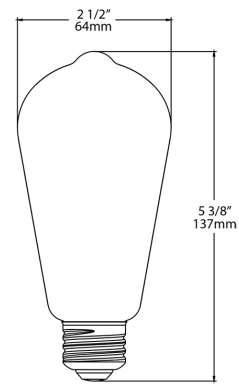

Case and Pallet Dimensions

	QTY	LENGTH (in)	WIDTH (in)	HEIGHT (in)
CASE	8	11.4	5.8	6.4
PALLET	768	46.3	35.4	39.5

Dimension

Light Distribution