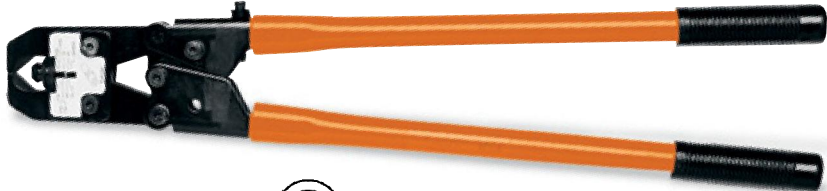

Tools and Dies

TBM45S Comfort Crimp® Tool

- Requires the lowest handle force of any tool in its class — up to 75% less than competing tools
- Wide installing range of #8–#2 AWG copper and #10–#6 AWG aluminum lugs and splices
- Also installs up to green color-coded C-taps and MD2 Series motor lead disconnects
- Shure-Stake® mechanism ensures a complete crimp cycle before release for a proper crimp every time
- Color-coded die wheel for easy matching with Blackburn® lugs and splices featuring the Color-Keyed® system
- CrimpAssist® foot provides stability when work surface leverage is needed to crimp larger connectors
- UL® Listed for use with Blackburn® compression connectors featuring the Color-Keyed® system

Creates diamond-style crimp

CAT. NO.	DESCRIPTION	PKG. QTY.
TBM45S	Crimp tool with Shure-Stake® mechanism for #8–#2 copper and #10–#6 AWG aluminum Lugs and Splices	1

TBM4S Dieless Crimp Tool

- Wide range of #8 AWG to 250 kcmil for copper lugs and #8 to 4/0 AWG for aluminum lugs
- Adjustable indenter eliminates the need to buy and maintain numerous individual dies
- Shure-Stake® mechanism ensures a properly completed crimp each time
- Easily adjusted by turning knurled adjusting wheel and aligning pointer with proper terminal size
- Dieless, adjustable crimper for Blackburn® compression connectors featuring the Color-Keyed® system

Creates indent-style crimp

CAT. NO.	DESCRIPTION	PKG. QTY.
TBM4S	Dieless crimp tool with Shure-Stake® mechanism for #8 AWG–250 kcmil copper and #8–4/0 AWG aluminum	1

TBM5S Crimp Tool

Creates diamond-style crimp

- Wide range of #8 AWG to 250 kcmil for copper and #10 to 4/0 AWG for aluminum lugs and splices
- Also installs C-taps from 54705 to 54750
- Shure-Stake® mechanism ensures a properly completed crimp each time
- Includes color-coded, die code-embossed installation dies