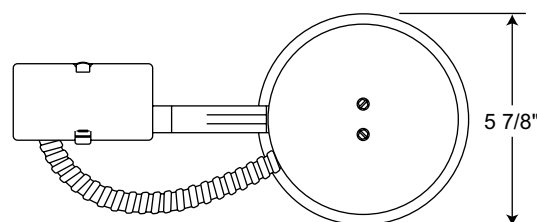

PRODUCT SPECIFICATIONS

Lamp Lamp ratings based on trim selected—see page 2.

Socket Medium base porcelain with nickel-plated copper screw shell
• Drop socket with spring to accommodate certain trim installation.

Trims Trim selection shown on reverse.

Labels UL listed for through-branch wiring, damp locations and IP • Product thermally protected against improper use of lamps or insulation • Union made • UL Listed/CSA certified • Trims 210N and 212N are wet location approved for covered ceiling applications • Trims 215 and 216 are wet location approved for covered ceiling applications, **when used with outdoor rated lamps.**

Testing All reports are based on published industry procedures; field performance may differ from laboratory performance.

INSTALLATION

Junction Box Pre-wired junction box, UL listed/CSA certified for through-branch wiring maximum 4 No. 12 AWG 90° C branch circuit conductors (2 in, 2 out) • Junction box provided with removable access plate, (5) ½" knockouts, (4) Non-metallic sheathed cable connectors and ground wire • Knockouts equipped with pryout slots.

Housing TC aluminum housing • Slot cut outs and riveted spring mounting tabs accommodate various trim designs • Remodel springs accommodate up to 1 ¼" ceiling thickness.

DIMENSIONS

5 1/2" CEILING CUTOUT

PRODUCT CODES

Catalog Number	Input Voltage	Lamp Rating
TC20R 5" Incandescent Remodel Non-TC Housing	120V	A19/BR30/PAR20/PAR30/PAR30L/R20 (See page 2 for max. trim rating)

Housing and trim can be ordered together or separate, but will always ship separately.

Warranty 1-year limited warranty. This is the only warranty provided and no other statements in this specification sheet create any warranty of any kind. All other express and implied warranties are disclaimed. Complete warranty terms located at: www.acuitybrands.com/support/warranty/terms-and-conditions.

Note: Actual performance may differ as a result of end-user environment and application. Specifications subject to change without notice.