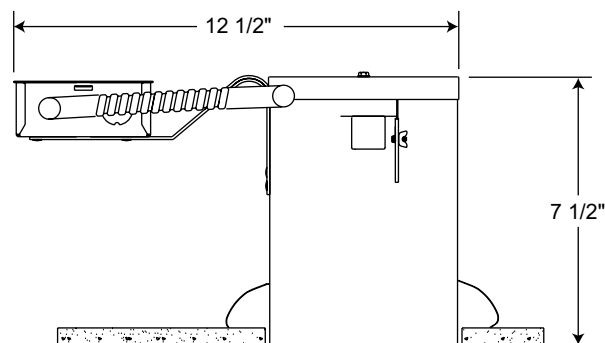

PRODUCT SPECIFICATIONS

Lamp Lamp ratings based on trim selected—see page 2.

Socket Medium base porcelain with nickel-plated copper screw shell
• Drop socket with spring to accommodate certain trim installation.

Trims Trim selection shown on reverse.

Labels UL listed for through-branch wiring, damp locations and IP • Product thermally protected against improper use of lamps or insulation • Union made • UL Listed/CSA certified • Trims 210N and 212N are wet location approved for covered ceiling applications • Trims 215 and 216 are wet location approved for covered ceiling applications, **when used with outdoor rated lamps.**

Testing All reports are based on published industry procedures; field performance may differ from laboratory performance.

INSTALLATION

Junction Box Pre-wired junction box, UL listed/CSA certified for through-branch wiring maximum 4 No. 12 AWG 90° C branch circuit conductors (2 in, 2 out) • Junction box provided with removable access plate, (5) ½" knockouts, (4) Non-metallic sheathed cable connectors and ground wire • Knockouts equipped with pryout slots.

Housing TC aluminum housing • Slot cut outs and riveted spring mounting tabs accommodate various trim designs • Remodel springs accommodate up to 1 ¼" ceiling thickness.

DIMENSIONS

5 1/2" CEILING CUTOUT

PRODUCT CODES

Catalog Number	Input Voltage	Lamp Rating
TC20R 5" Incandescent Remodel Non-TC Housing	120V	A19/BR30/PAR20/PAR30/PAR30L/R20 (See page 2 for max. trim rating)

Housing and trim can be ordered together or separate, but will always ship separately.

Warranty 1-year limited warranty. This is the only warranty provided and no other statements in this specification sheet create any warranty of any kind. All other express and implied warranties are disclaimed. Complete warranty terms located at: www.acuitybrands.com/support/warranty/terms-and-conditions.

Note: Actual performance may differ as a result of end-user environment and application. Specifications subject to change without notice.