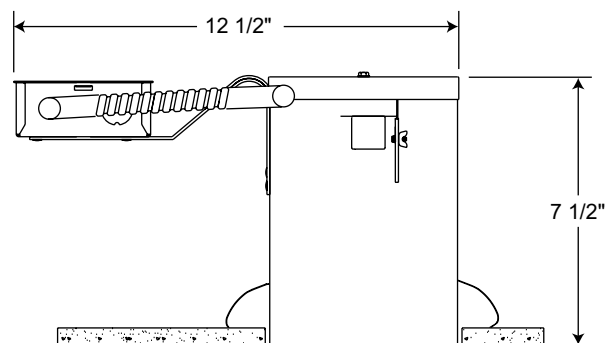

PRODUCT SPECIFICATIONS

Lamp Lamp ratings based on trim selected—see page 2.

Socket Medium base porcelain with nickel-plated copper screw shell • Drop socket with spring to accommodate certain trim installation.

Trims Trim selection shown on reverse.

Labels UL listed for through-branch wiring, damp locations and IP • Product thermally protected against improper use of lamps or insulation • Union made • UL Listed/CSA certified • Trims 210N and 212N are wet location approved for covered ceiling applications • Trims 215 and 216 are wet location approved for covered ceiling applications, **when used with outdoor rated lamps.**

Testing All reports are based on published industry procedures; field performance may differ from laboratory performance.

INSTALLATION

Junction Box Pre-wired junction box, UL listed/CSA certified for through-branch wiring maximum 4 No. 12 AWG 90° C branch circuit conductors (2 in, 2 out) • Junction box provided with removable access plate, (5) ½" knockouts, (4) Non-metallic sheathed cable connectors and ground wire • Knockouts equipped with pryout slots.

Housing TC aluminum housing • Slot cut outs and riveted spring mounting tabs accommodate various trim designs • Remodel springs accommodate up to 1 ¼" ceiling thickness.

DIMENSIONS

5 1/2" CEILING CUTOUT

PRODUCT CODES

Catalog Number	Input Voltage	Lamp Rating
TC20R 5" Incandescent Remodel Non-TC Housing	120V	A19/BR30/PAR20/PAR30/PAR30L/R20 (See page 2 for max. trim rating)

Housing and trim can be ordered together or separate, but will always ship separately.

Warranty 1-year limited warranty. This is the only warranty provided and no other statements in this specification sheet create any warranty of any kind. All other express and implied warranties are disclaimed. Complete warranty terms located at: www.acuitybrands.com/support/warranty/terms-and-conditions.

Note: Actual performance may differ as a result of end-user environment and application. Specifications subject to change without notice.