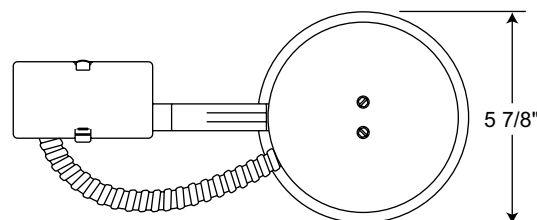

PRODUCT SPECIFICATIONS

Lamp Lamp ratings based on trim selected—see page 2.

Socket Medium base porcelain with nickel-plated copper screw shell • Drop socket with spring to accommodate certain trim installation.

Trims Trim selection shown on reverse.

Labels UL listed for through-branch wiring, damp locations and IP • Product thermally protected against improper use of lamps or insulation • Union made • UL Listed/CSA certified • Trims 210N and 212N are wet location approved for covered ceiling applications • Trims 215 and 216 are wet location approved for covered ceiling applications, **when used with outdoor rated lamps.**

Testing All reports are based on published industry procedures; field performance may differ from laboratory performance.

INSTALLATION

Junction Box Pre-wired junction box, UL listed/CSA certified for through-branch wiring maximum 4 No. 12 AWG 90° C branch circuit conductors (2 in, 2 out) • Junction box provided with removable access plate, (5) ½" knockouts, (4) Non-metallic sheathed cable connectors and ground wire • Knockouts equipped with pryout slots.

Housing TC aluminum housing • Slot cut outs and riveted spring mounting tabs accommodate various trim designs • Remodel springs accommodate up to 1 ¼" ceiling thickness.

DIMENSIONS

5 1/2" CEILING CUTOUT

PRODUCT CODES

Catalog Number	Input Voltage	Lamp Rating
TC20R 5" Incandescent Remodel Non-TC Housing	120V	A19/BR30/PAR20/PAR30/PAR30L/R20 (See page 2 for max. trim rating)

Housing and trim can be ordered together or separate, but will always ship separately.

Warranty 1-year limited warranty. This is the only warranty provided and no other statements in this specification sheet create any warranty of any kind. All other express and implied warranties are disclaimed. Complete warranty terms located at: www.acuitybrands.com/support/warranty/terms-and-conditions.

Note: Actual performance may differ as a result of end-user environment and application. Specifications subject to change without notice.