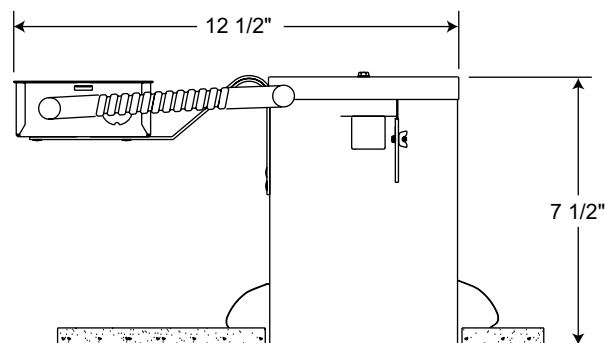

**Trims** Trim selection shown on reverse.

**Labels** UL listed for through-branch wiring, damp locations and IP • Product thermally protected against improper use of lamps or insulation • Union made • UL Listed/CSA certified • Trims 210N, 211 and 212N are wet location approved for covered ceiling applications • Trims 215 and 216 are wet location approved for covered ceiling applications, **when used with outdoor rated lamps.**

### INSTALLATION

**Junction Box** Pre-wired junction box, UL listed/CSA certified for through-branch wiring maximum 4 No. 12 AWG 90° C branch circuit conductors (2 in, 2 out) • Junction box provided with removable access plate, (5) ½" knockouts, (4) Non-metallic sheathed cable connectors and ground wire • Knockouts equipped with pryout slots.

### DIMENSIONS

5 1/2" CEILING CUTOUT