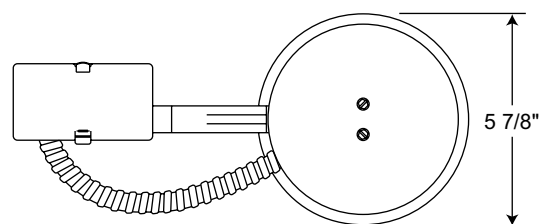

PRODUCT SPECIFICATIONS

Lamp Lamp ratings based on trim selected—see page 2.

Socket Medium base porcelain with nickel-plated copper screw shell • Drop socket with spring to accommodate certain trim installation.

Trims Trim selection shown on reverse.

Labels UL listed for through-branch wiring, damp locations and IP • Product thermally protected against improper use of lamps or insulation • Union made • UL Listed/CSA certified • Trims 210N, 211 and 212N are wet location approved for covered ceiling applications • Trims 215 and 216 are wet location approved for covered ceiling applications, **when used with outdoor rated lamps.**

Testing All reports are based on published industry procedures; field performance may differ from laboratory performance.

Specifications subject to change without notice.

INSTALLATION

Junction Box Pre-wired junction box, UL listed/CSA certified for through-branch wiring maximum 4 No. 12 AWG 90° C branch circuit conductors (2 in, 2 out) • Junction box provided with removable access plate, (5) ½" knockouts, (4) Non-metallic sheathed cable connectors and ground wire • Knockouts equipped with pryout slots.

Housing TC aluminum housing • Slot cut outs and riveted spring mounting tabs accommodate various trim designs • Remodel springs accommodate up to 1 ½" ceiling thickness.

DIMENSIONS

5 1/2" CEILING CUTOUT

PRODUCT CODES

Catalog Number	Input Voltage	Lamp Rating
TC20R 5" Incandescent Remodel Non-IC Housing	120V	A19/BR30/PAR20/PAR30/PAR30L/R20 (See page 2 for max. trim rating)

Housing and trim can be ordered together or separate, but will always ship separately.