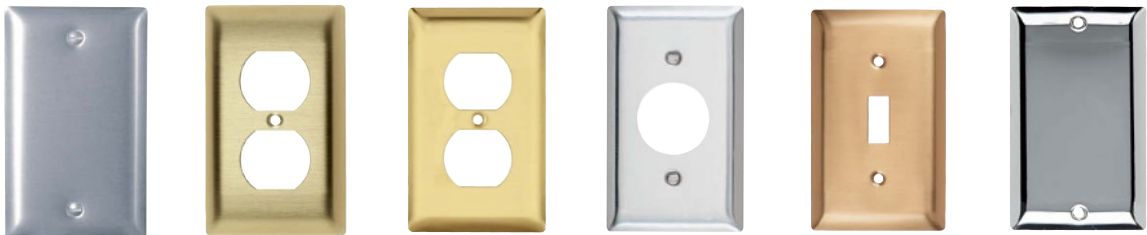

*FCD = Foot Candle Distance, 1 Lumen = 1 FCD. See page S-56 for more information.

**For Louver Plates, see Page Q-21.

Catalog Number	Rating A. VAC	Light Output In 1' FCD*	Color	NEMA Config. No.	3rd Party Compliance	
						UL498
TradeMaster® Decorator Hallway Light & Single Receptacle						
TM8HWLICC	15 120/125	0.1442	Ivory	5-15R		•
TM8HWLWCC	15 120/125	0.1442	White	5-15R		•
TM8HWLCC	15 120/125	0.1442	Brown	5-15R		•
TM8HWLBKCC	15 120/125	0.1442	Black	5-15R		•
TM8HWLLACC	15 120/125	0.1442	Light Almond	5-15R		•
Decorator Hallway Light with High Output Light & Tamper-Resistant Single Receptacle						
TM8HWLTRICC	15 125	0.2561	Ivory	5-15R		•
TM8HWLTRWCC	15 125	0.2561	White	5-15R		•
TM8HWLTRCC	15 125	0.2561	Brown	5-15R		•
TM8HWLTRBKCC	15 125	0.2561	Black	5-15R		•
TM8HWLTRLACC	15 125	0.2561	Light Almond	5-15R		•

*FCD = Foot Candle Distance. 1 Lumen = 1 FCD. See page S-56 for more information.

For complete line of Decorator Combination Devices, see Pages D-9 – D-12, D-20, D-24, D-33 and D-39.

All devices listed on this page conform to NEMA WD-1 and WD-6.

Straight Blade Receptacles

Hallway Lights & Combination Devices

Devices & Wall Plates Color Selection Chart

Pass & Seymour

Devices & Plastic Wall Plate Colors

Ivory Light Almond White Green

Black Blue Brown Gray Orange Red

See specific device and wall plate catalog charts for particular color availabilities.

Metal Wall Plates

Metal Finish Aluminum Brass (Brushed) Polished Brass Stainless Steel Brushed Bronze Chrome

Custom Metal Wall Plates Paint Finish Colors