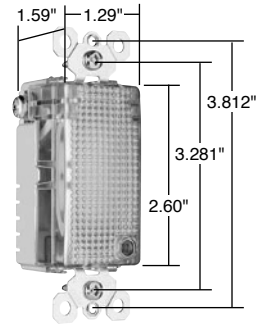

TMHWLCC

TMHWLECC

TM8HWLWCC

TM8HWLTRLACC

Catalog Number	Rating A. VAC	Light Output In 1' FCD*	Color	3rd Party Compliance	
					UL1598
TradeMaster® Decorator Full Hallway Light with Light Sensor					
TMHWLCC	— 120	0.1328	Clear		•
Enhanced Decorator Full Hallway Light with Light Sensor					
TMHWLECC	— 120	1.079	Clear		•
Enhanced Decorator Full Hallway Light without Light Sensor					
TMHWLENSCC	— 120	1.113	Clear		•
Full Hallway Decorator Light for use with P&S Metal Louver Plates**					
TMHWLLOUVCC	— 120	0.0843	Clear		•

*FCD = Foot Candle Distance, 1 Lumen = 1 FCD. See page S-56 for more information.

**For Louver Plates, see Page Q-21.

Catalog Number	Rating A. VAC	Light Output In 1' FCD*	Color	NEMA Config. No.	3rd Party Compliance	
						UL498
TradeMaster® Decorator Hallway Light & Single Receptacle						
TM8HWLICC	15 120/125	0.1442	Ivory	5-15R		•
TM8HWLWCC	15 120/125	0.1442	White	5-15R		•
TM8HWLCC	15 120/125	0.1442	Brown	5-15R		•
TM8HWLBKCC	15 120/125	0.1442	Black	5-15R		•
TM8HWLLACC	15 120/125	0.1442	Light Almond	5-15R		•
Decorator Hallway Light with High Output Light & Tamper-Resistant Single Receptacle						
TM8HWLTRICC	15 125	0.2561	Ivory	5-15R		•
TM8HWLTRWCC	15 125	0.2561	White	5-15R		•
TM8HWLTRCC	15 125	0.2561	Brown	5-15R		•
TM8HWLTRBKCC	15 125	0.2561	Black	5-15R		•
TM8HWLTRLACC	15 125	0.2561	Light Almond	5-15R		•