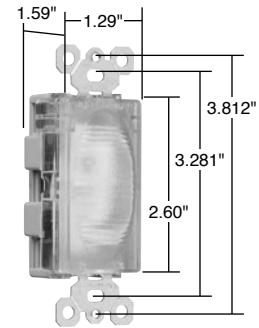

TMHWLCC

TMHWLECC

TM8HWLWCC

TM8HWLTRLACC

Catalog Number	Rating A. VAC	Light Output In 1' FCD*	Color	3rd Party Compliance	
					UL1598
TradeMaster® Decorator Full Hallway Light with Light Sensor					
TMHWLCC	— 120	0.1328	Clear		•
Enhanced Decorator Full Hallway Light with Light Sensor					
TMHWLECC	— 120	1.079	Clear		•
Enhanced Decorator Full Hallway Light without Light Sensor					
TMHWLENSCC	— 120	1.113	Clear		•
Full Hallway Decorator Light for use with P&S Metal Louver Plates**					
TMHWLLOUVCC	— 120	0.0843	Clear		•

*FCD = Foot Candle Distance, 1 Lumen = 1 FCD. See page S-56 for more information.

**For Louver Plates, see Page Q-21.

Catalog Number	Rating A. VAC	Light Output In 1' FCD*	Color	NEMA Config. No.	3rd Party Compliance	
						UL498
TradeMaster® Decorator Hallway Light & Single Receptacle						
TM8HWLICC	15 120/125	0.1442	Ivory	5-15R		•
TM8HWLWCC	15 120/125	0.1442	White	5-15R		•
TM8HWLCC	15 120/125	0.1442	Brown	5-15R		•
TM8HWLBKCC	15 120/125	0.1442	Black	5-15R		•
TM8HWLLACC	15 120/125	0.1442	Light Almond	5-15R		•
Decorator Hallway Light with High Output Light & Tamper-Resistant Single Receptacle						
TM8HWLTRICC	15 125	0.2561	Ivory	5-15R		•
TM8HWLTRWCC	15 125	0.2561	White	5-15R		•
TM8HWLTRCC	15 125	0.2561	Brown	5-15R		•
TM8HWLTRBKCC	15 125	0.2561	Black	5-15R		•
TM8HWLTRLACC	15 125	0.2561	Light Almond	5-15R		•