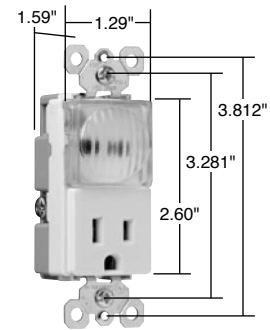

TMHWLCC

TMHWLECC

TM8HWLWCC

TM8HWLTRLACC

Catalog Number	Rating A. VAC	Light Output In 1' FCD*	Color	3rd Party Compliance	
					UL1598
TradeMaster® Decorator Full Hallway Light with Light Sensor					
TMHWLCC	— 120	0.1328	Clear		•
Enhanced Decorator Full Hallway Light with Light Sensor					
TMHWLECC	— 120	1.079	Clear		•
Enhanced Decorator Full Hallway Light without Light Sensor					
TMHWLENSCC	— 120	1.113	Clear		•
Full Hallway Decorator Light for use with P&S Metal Louver Plates**					
TMHWLLOUVCC	— 120	0.0843	Clear		•

*FCD = Foot Candle Distance, 1 Lumen = 1 FCD. See page S-56 for more information.

**For Louver Plates, see Page Q-21.

Catalog Number	Rating A. VAC	Light Output In 1' FCD*	Color	NEMA Config. No.	3rd Party Compliance	
						UL498
TradeMaster® Decorator Hallway Light & Single Receptacle						
TM8HWLICC	15 120/125	0.1442	Ivory	5-15R		•
TM8HWLWCC	15 120/125	0.1442	White	5-15R		•
TM8HWLCC	15 120/125	0.1442	Brown	5-15R		•
TM8HWLBKCC	15 120/125	0.1442	Black	5-15R		•
TM8HWLLACC	15 120/125	0.1442	Light Almond	5-15R		•
Decorator Hallway Light with High Output Light & Tamper-Resistant Single Receptacle						
TM8HWLTRICC	15 125	0.2561	Ivory	5-15R		•
TM8HWLTRWCC	15 125	0.2561	White	5-15R		•
TM8HWLTRCC	15 125	0.2561	Brown	5-15R		•
TM8HWLTRBKCC	15 125	0.2561	Black	5-15R		•
TM8HWLTRLACC	15 125	0.2561	Light Almond	5-15R		•