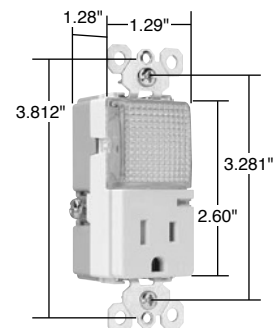

TMHWLCC

TMHWLECC

TM8HWLWCC

TM8HWLTRLACC

Catalog Number	Rating A. VAC	Light Output In 1' FCD*	Color	3rd Party Compliance	
					UL1598
TradeMaster® Decorator Full Hallway Light with Light Sensor					
TMHWLCC	— 120	0.1328	Clear		•
Enhanced Decorator Full Hallway Light with Light Sensor					
TMHWLECC	— 120	1.079	Clear		•
Enhanced Decorator Full Hallway Light without Light Sensor					
TMHWLENSCC	— 120	1.113	Clear		•
Full Hallway Decorator Light for use with P&S Metal Louver Plates**					
TMHWLLOUVCC	— 120	0.0843	Clear		•

*FCD = Foot Candle Distance, 1 Lumen = 1 FCD. See page S-56 for more information.

**For Louver Plates, see Page Q-21.

Catalog Number	Rating A. VAC	Light Output In 1' FCD*	Color	NEMA Config. No.	3rd Party Compliance	
						UL498
TradeMaster® Decorator Hallway Light & Single Receptacle						
TM8HWLICC	15 120/125	0.1442	Ivory	5-15R		•
TM8HWLWCC	15 120/125	0.1442	White	5-15R		•
TM8HWLCC	15 120/125	0.1442	Brown	5-15R		•
TM8HWLBKCC	15 120/125	0.1442	Black	5-15R		•
TM8HWLLACC	15 120/125	0.1442	Light Almond	5-15R		•
Decorator Hallway Light with High Output Light & Tamper-Resistant Single Receptacle						
TM8HWLTRICC	15 125	0.2561	Ivory	5-15R		•
TM8HWLTRWCC	15 125	0.2561	White	5-15R		•
TM8HWLTRCC	15 125	0.2561	Brown	5-15R		•
TM8HWLTRBKCC	15 125	0.2561	Black	5-15R		•
TM8HWLTRLACC	15 125	0.2561	Light Almond	5-15R		•