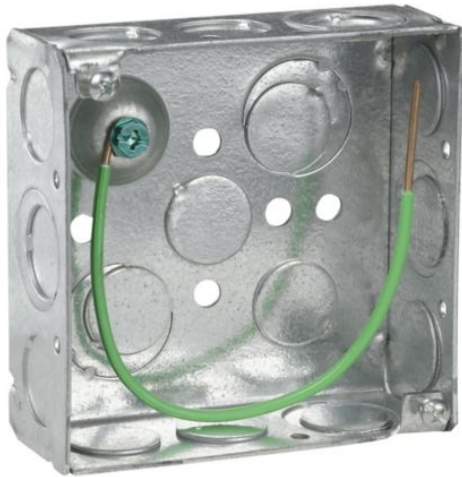

## Eaton TP404PF

Eaton Crouse-Hinds series Square Outlet Box, (2) 1/2", (2) 1/2", (1) 3/4" E, 4", Conduit (no clamps), Welded, 1-1/2", Steel, (8) 1/2", (4) 1/2", (1) 3/4" E, Includes ground screw with pigtail lead, 22.0 cubic inch capacity

### General specifications

<b>PRODUCT NAME</b>	Eaton Crouse-Hinds series square outlet box
<b>CATALOG NUMBER</b>	TP404PF
<b>UPC</b>	786189000276
<b>PRODUCT LENGTH/DEPTH</b>	4 in
<b>PRODUCT HEIGHT</b>	1.5 in
<b>PRODUCT WIDTH</b>	4 in
<b>PRODUCT WEIGHT</b>	0.74 lb

## Product specifications

<b>BOX SIZE</b>	4"
<b>CAPACITY</b>	22 cubic in
<b>DEPTH</b>	1-1/2"
<b>CONDUIT/CABLE</b>	Conduit (no clamps)
<b>CONSTRUCTION</b>	Welded
<b>SIDE KNOCKOUTS</b>	(8) 1/2 in, (4) 1/2 in, (1) 3/4 in E
<b>BOTTOM KNOCKOUTS</b>	(2) 1/2 in, (2) 1/2 in, (1) 3/4 in E
<b>MATERIAL</b>	Steel
<b>SPECIAL FEATURES</b>	Includes ground screw with pigtail lead