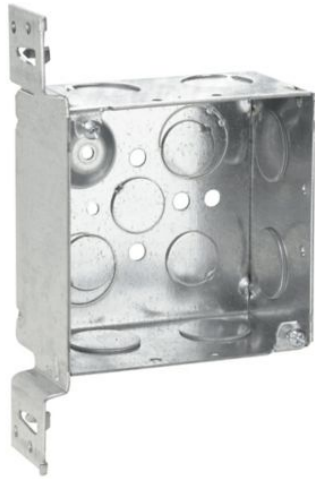

## Eaton TP432VMS

Eaton Crouse-Hinds series Square Outlet Box, (2) 1/2", (2) 1/2", (1) 3/4" E, 4", VMS, Conduit (no clamps), Welded, 2-1/8", Steel, (8) 3/4", 30.3 cubic inch capacity

### General specifications

<b>PRODUCT NAME</b>	Eaton Crouse-Hinds series square outlet box
<b>CATALOG NUMBER</b>	TP432VMS
<b>UPC</b>	662279001210
<b>PRODUCT LENGTH/DEPTH</b>	4 in
<b>PRODUCT HEIGHT</b>	2.13 in
<b>PRODUCT WIDTH</b>	4 in
<b>PRODUCT WEIGHT</b>	1 lb

## Product specifications

<b>BOX SIZE</b>	4"
<b>CAPACITY</b>	30.3 cubic in
<b>DEPTH</b>	2-1/8"
<b>CONDUIT/CABLE</b>	Conduit (no clamps)
<b>BRACKET STYLE</b>	VMS
<b>CONSTRUCTION</b>	Welded
<b>SIDE KNOCKOUTS</b>	(8) 3/4 in
<b>BOTTOM KNOCKOUTS</b>	(2) 1/2 in, (2) 1/2 in, (1) 3/4 in E
<b>MATERIAL</b>	Steel