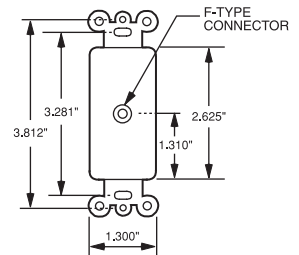

Wall Plates Communication Devices

Telephone & CATV Wiring Devices

Pass & Seymour

Features	
<ul style="list-style-type: none"> Mar-resistant wall plate. Fits standard size single gang electrical box. Wall plate dimension is Standard size. 	<ul style="list-style-type: none"> Nickel-plated steel. Connector is threaded at each end.

TPCATV

TPCATV2

26CATV

TPTELTV

26TELTV

Catalog Number	Color	Configuration	3rd Party Compliance	
			UL	UL1863
"F" Type with One Coaxial Connector & Wall Plate, Single Gang				
TPCATV-I	Ivory	F-type COAX Connector		•
TPCATV-W	White	F-type COAX Connector		•
TPCATV	Brown	F-type COAX Connector		•
TPCATV-BK	Black	F-type COAX Connector		•
TPCATV-LA	Light Almond	F-type COAX Connector		•
"F" Type with Two Coaxial Connectors & Wall Plate, Single Gang				
TPCATV2-I	Ivory	2 F-type COAX Connectors		•
TPCATV2-W	White	2 F-type COAX Connectors		•
TPCATV2	Brown	2 F-type COAX Connectors		•
TPCATV2-BK	Black	2 F-type COAX Connectors		•
TPCATV2-LA	Light Almond	2 F-type COAX Connectors		•