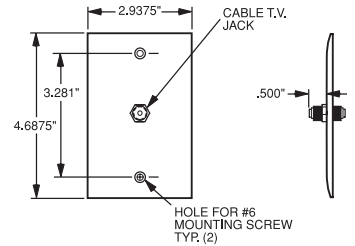

Wall Plates Communication Devices

Telephone & CATV Wiring Devices

Pass & Seymour

Features	
<ul style="list-style-type: none"> Mar-resistant wall plate. Fits standard size single gang electrical box. Wall plate dimension is Standard size. 	<ul style="list-style-type: none"> Nickel-plated steel. Connector is threaded at each end.

TPCATV

TPCATV2

26CATV

TPTELTV

26TELTV

Catalog Number	Color	Configuration	3rd Party Compliance	
			UL	UL1863
"F" Type with One Coaxial Connector & Wall Plate, Single Gang				
TPCATV-I	Ivory	F-type COAX Connector		•
TPCATV-W	White	F-type COAX Connector		•
TPCATV	Brown	F-type COAX Connector		•
TPCATV-BK	Black	F-type COAX Connector		•
TPCATV-LA	Light Almond	F-type COAX Connector		•
"F" Type with Two Coaxial Connectors & Wall Plate, Single Gang				
TPCATV2-I	Ivory	2 F-type COAX Connectors		•
TPCATV2-W	White	2 F-type COAX Connectors		•
TPCATV2	Brown	2 F-type COAX Connectors		•
TPCATV2-BK	Black	2 F-type COAX Connectors		•
TPCATV2-LA	Light Almond	2 F-type COAX Connectors		•

Features	
<ul style="list-style-type: none"> Decorator outline. Face constructed of high-impact thermoplastic. Zinc-plated steel strap. 	<ul style="list-style-type: none"> Nickel-plated "F" type connector. Threaded on each end.

Features	
<ul style="list-style-type: none"> Decorator outline. RJ-11 modular jack. Face constructed of high-impact thermoplastic. 	<ul style="list-style-type: none"> Zinc-plated steel strap. Nickel-plated "F" type connector. Threaded on each end.