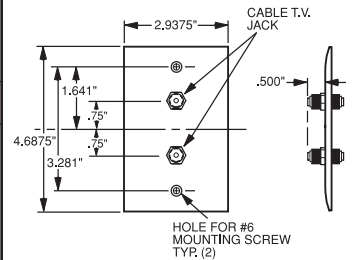

Wall Plates Communication Devices

Telephone & CATV Wiring Devices

Pass & Seymour

Features	
<ul style="list-style-type: none"> Mar-resistant wall plate. Fits standard size single gang electrical box. Wall plate dimension is Standard size. 	<ul style="list-style-type: none"> Nickel-plated steel. Connector is threaded at each end.

TPCATV

TPCATV2

26CATV

TPTELTV

26TELTV

Catalog Number	Color	Configuration	3rd Party Compliance	
			UL	UL1863
"F" Type with One Coaxial Connector & Wall Plate, Single Gang				
TPCATV-I	Ivory	F-type COAX Connector		•
TPCATV-W	White	F-type COAX Connector		•
TPCATV	Brown	F-type COAX Connector		•
TPCATV-BK	Black	F-type COAX Connector		•
TPCATV-LA	Light Almond	F-type COAX Connector		•
"F" Type with Two Coaxial Connectors & Wall Plate, Single Gang				
TPCATV2-I	Ivory	2 F-type COAX Connectors		•
TPCATV2-W	White	2 F-type COAX Connectors		•
TPCATV2	Brown	2 F-type COAX Connectors		•
TPCATV2-BK	Black	2 F-type COAX Connectors		•
TPCATV2-LA	Light Almond	2 F-type COAX Connectors		•

Features	
<ul style="list-style-type: none"> Decorator outline. Face constructed of high-impact thermoplastic. Zinc-plated steel strap. 	<ul style="list-style-type: none"> Nickel-plated "F" type connector. Threaded on each end.

Features	
<ul style="list-style-type: none"> Decorator outline. RJ-11 modular jack. Face constructed of high-impact thermoplastic. 	<ul style="list-style-type: none"> Zinc-plated steel strap. Nickel-plated "F" type connector. Threaded on each end.