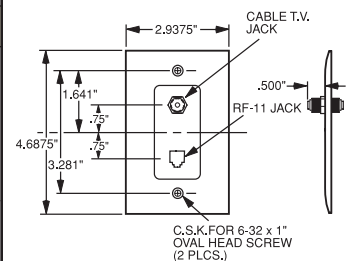

Wall Plates Communication Devices

Telephone & CATV Wiring Devices

Pass & Seymour

Features	
<ul style="list-style-type: none"> Mar-resistant wall plate. Fits standard size single gang electrical box. Wall plate dimension is Standard size. 	<ul style="list-style-type: none"> Nickel-plated steel. Connector is threaded at each end.

TPCATV

TPCATV2

26CATV

TPTELTV

26TELTV

Catalog Number	Color	Configuration	3rd Party Compliance	
			UL	UL1863
"F" Type with One Coaxial Connector & Wall Plate, Single Gang				
TPCATV-I	Ivory	F-type COAX Connector		•
TPCATV-W	White	F-type COAX Connector		•
TPCATV	Brown	F-type COAX Connector		•
TPCATV-BK	Black	F-type COAX Connector		•
TPCATV-LA	Light Almond	F-type COAX Connector		•
"F" Type with Two Coaxial Connectors & Wall Plate, Single Gang				
TPCATV2-I	Ivory	2 F-type COAX Connectors		•
TPCATV2-W	White	2 F-type COAX Connectors		•
TPCATV2	Brown	2 F-type COAX Connectors		•
TPCATV2-BK	Black	2 F-type COAX Connectors		•
TPCATV2-LA	Light Almond	2 F-type COAX Connectors		•

Features	
<ul style="list-style-type: none"> Decorator outline. Face constructed of high-impact thermoplastic. Zinc-plated steel strap. 	<ul style="list-style-type: none"> Nickel-plated "F" type connector. Threaded on each end.

Features	
<ul style="list-style-type: none"> Decorator outline. RJ-11 modular jack. Face constructed of high-impact thermoplastic. 	<ul style="list-style-type: none"> Zinc-plated steel strap. Nickel-plated "F" type connector. Threaded on each end.