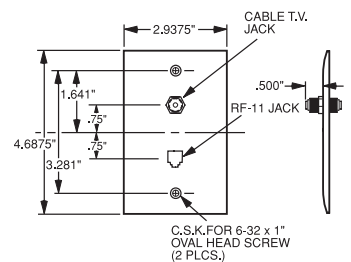

Wall Plates Communication Devices

Telephone & CATV Wiring Devices

Pass & Seymour

Features	
<ul style="list-style-type: none"> Mar-resistant wall plate. Fits standard size single gang electrical box. Wall plate dimension is Standard size. 	<ul style="list-style-type: none"> Nickel-plated steel. Connector is threaded at each end.

TPCATV

TPCATV2

26CATV

TPTELTV

26TELTV

Catalog Number	Color	Configuration	3rd Party Compliance	
			UL	UL1863
"F" Type with One Coaxial Connector & Wall Plate, Single Gang				
TPCATV-I	Ivory	F-type COAX Connector		•
TPCATV-W	White	F-type COAX Connector		•
TPCATV	Brown	F-type COAX Connector		•
TPCATV-BK	Black	F-type COAX Connector		•
TPCATV-LA	Light Almond	F-type COAX Connector		•
"F" Type with Two Coaxial Connectors & Wall Plate, Single Gang				
TPCATV2-I	Ivory	2 F-type COAX Connectors		•
TPCATV2-W	White	2 F-type COAX Connectors		•
TPCATV2	Brown	2 F-type COAX Connectors		•
TPCATV2-BK	Black	2 F-type COAX Connectors		•
TPCATV2-LA	Light Almond	2 F-type COAX Connectors		•

Features	
<ul style="list-style-type: none"> Decorator outline. Face constructed of high-impact thermoplastic. Zinc-plated steel strap. 	<ul style="list-style-type: none"> Nickel-plated "F" type connector. Threaded on each end.

Features	
<ul style="list-style-type: none"> Decorator outline. RJ-11 modular jack. Face constructed of high-impact thermoplastic. 	<ul style="list-style-type: none"> Zinc-plated steel strap. Nickel-plated "F" type connector. Threaded on each end.