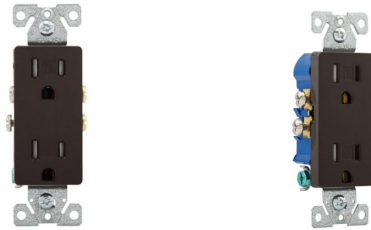

## Eaton TR1107B-BOX

Eaton residential grade decorator duplex receptacle, #14-10 AWG, 15A, Commercial, Residential, Flush, 125V, Side and push, Brown, Brass, Impact-resistant thermoplastic face, PVC body, 5-15R, Duplex, Screw, Thermoplastic, ED Box

### General specifications

<b>PRODUCT NAME</b>	Eaton residential grade decorator duplex receptacle
<b>CATALOG NUMBER</b>	TR1107B-BOX
<b>UPC</b>	032664752490
<b>PRODUCT LENGTH/DEPTH</b>	1.3 in
<b>PRODUCT HEIGHT</b>	3.81 in
<b>PRODUCT WIDTH</b>	0.69 in
<b>PRODUCT WEIGHT</b>	0.001 lb
<b>CERTIFICATIONS</b>	cULus Listed NOM
<b>PRODUCT TYPE</b>	Residential grade

## Product specifications

<b>DEVICE TYPE</b>	Receptacle
<b>TYPE</b>	Decorator duplex receptacle
<b>AMPERAGE RATING</b>	15A
<b>VOLTAGE RATING</b>	125V
<b>CONTACT MATERIAL</b>	Brass
<b>FEATURES</b>	Tamper resistant
<b>APPLICATION</b>	Commercial/residential
<b>DEVICE GRADE</b>	Standard grade
<b>WIRING METHOD</b>	Side and push
<b>NUMBER OF WIRES</b>	3
<b>MOUNTING METHOD</b>	Flush
<b>NUMBER OF POLES</b>	Two-pole
<b>STYLE TYPE</b>	Decorator
<b>MATERIAL</b>	Thermoplastic
<b>PACKAGING TYPE</b>	ED Box
<b>COLOR</b>	Brown
<b>CONNECTION TYPE</b>	Screw
<b>ALLOWABLE WIRE SIZE</b>	Push-In Terminals Wiring: #14 AWG copper (CU) Only, Side Wiring: #10-14 Copper or Copper Clad Aluminum
<b>NEMA CONFIGURATION</b>	5-15R
<b>TORQUE RATING</b>	14 lbf-inch
<b>DESIGN TYPE</b>	Straight blade
<b>FACE/BODY MATERIAL</b>	Impact-resistant thermoplastic face PVC body
<b>RECEPTACLE TYPE</b>	Duplex