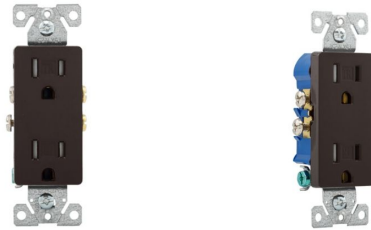

# Specifications

Photo is representative

## Eaton TR1107B-BOX

Eaton residential grade decorator duplex receptacle, #14-10 AWG, 15A, Commercial, Residential, Flush, 125V, Side and push, Brown, Brass, Impact-resistant thermoplastic face, PVC body, 5-15R, Duplex, Screw, Thermoplastic, ED Box

### General specifications

<b>PRODUCT NAME</b>	Eaton residential grade decorator duplex receptacle
<b>CATALOG NUMBER</b>	TR1107B-BOX
<b>UPC</b>	032664752490
<b>PRODUCT LENGTH/DEPTH</b>	1.3 in
<b>PRODUCT HEIGHT</b>	3.81 in
<b>PRODUCT WIDTH</b>	0.69 in
<b>PRODUCT WEIGHT</b>	0.001 lb
<b>CERTIFICATIONS</b>	cULus Listed NOM
<b>PRODUCT TYPE</b>	Residential grade

## Product specifications

<b>DEVICE TYPE</b>	Receptacle
<b>TYPE</b>	Decorator duplex receptacle
<b>AMPERAGE RATING</b>	15A
<b>VOLTAGE RATING</b>	125V
<b>CONTACT MATERIAL</b>	Brass
<b>FEATURES</b>	Tamper resistant
<b>APPLICATION</b>	Commercial/residential
<b>DEVICE GRADE</b>	Standard grade
<b>WIRING METHOD</b>	Side and push
<b>NUMBER OF WIRES</b>	3
<b>MOUNTING METHOD</b>	Flush
<b>NUMBER OF POLES</b>	Two-pole
<b>STYLE TYPE</b>	Decorator
<b>MATERIAL</b>	Thermoplastic
<b>PACKAGING TYPE</b>	ED Box
<b>COLOR</b>	Brown
<b>CONNECTION TYPE</b>	Screw
<b>ALLOWABLE WIRE SIZE</b>	Push-In Terminals Wiring: #14 AWG copper (CU) Only, Side Wiring: #10-14 Copper or Copper Clad Aluminum
<b>NEMA CONFIGURATION</b>	5-15R
<b>TORQUE RATING</b>	14 lbf-inch
<b>DESIGN TYPE</b>	Straight blade
<b>FACE/BODY MATERIAL</b>	Impact-resistant thermoplastic face PVC body
<b>RECEPTACLE TYPE</b>	Duplex