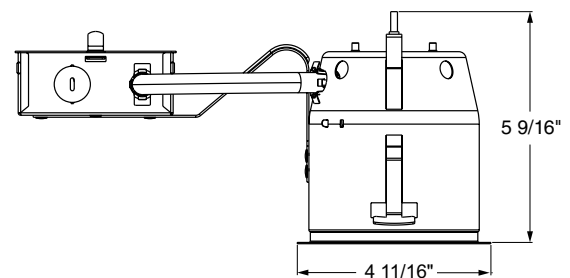

Housing TC housing, 22-gauge steel with white finish

- Remodel clamps provided with #2 Quadrex drive screws (#2 Robertson/#2 Phillips combo)
- Clamps accommodate up to a 5/8" ceiling thickness.

PRODUCT CODES

Housing and trim can be ordered together or separate, but will always ship separately.

DIMENSIONS

4 3/8" CEILING CUTOUT

ACCESSORIES

Catalog No.	Description
GU10WHIP	GU10 Socket Whip
SMPLT4	4" Housing Locator