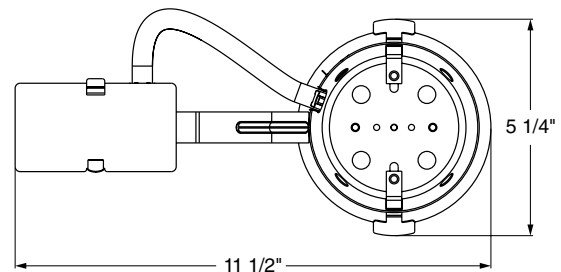

PRODUCT SPECIFICATIONS

Lamp Lamp ratings based on trim selected – see reverse.

Socket Detachable medium base porcelain with nickel-plated copper screw shell.

Trims Trim selection shown on reverse.

Labels UL/cUL listed for U.S. and Canada through-branch wiring and damp locations

Housing TC housing, 22-gauge steel with white finish

- Remodel clamps provided with #2 Quadrex drive screws (#2 Robertson/#2 Phillips combo)
- Clamps accommodate up to a 5/8" ceiling thickness.

PRODUCT CODES

Housing and trim can be ordered together or separate, but will always ship separately.

DIMENSIONS

4 3/8" CEILING CUTOUT

ACCESSORIES

Catalog No.	Description
GU10WHIP	GU10 Socket Whip
SMPLT4	4" Housing Locator