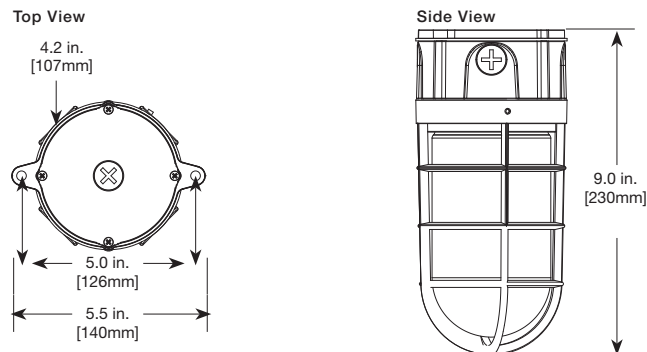

Warranty

- 2 year limited warranty

VAPOR TIGHT FLOODLIGHT

DIMENSIONS

ORDERING INFORMATION

Sample Number: VT100G

CERTIFICATION DATA

cULus Wet Location Listed