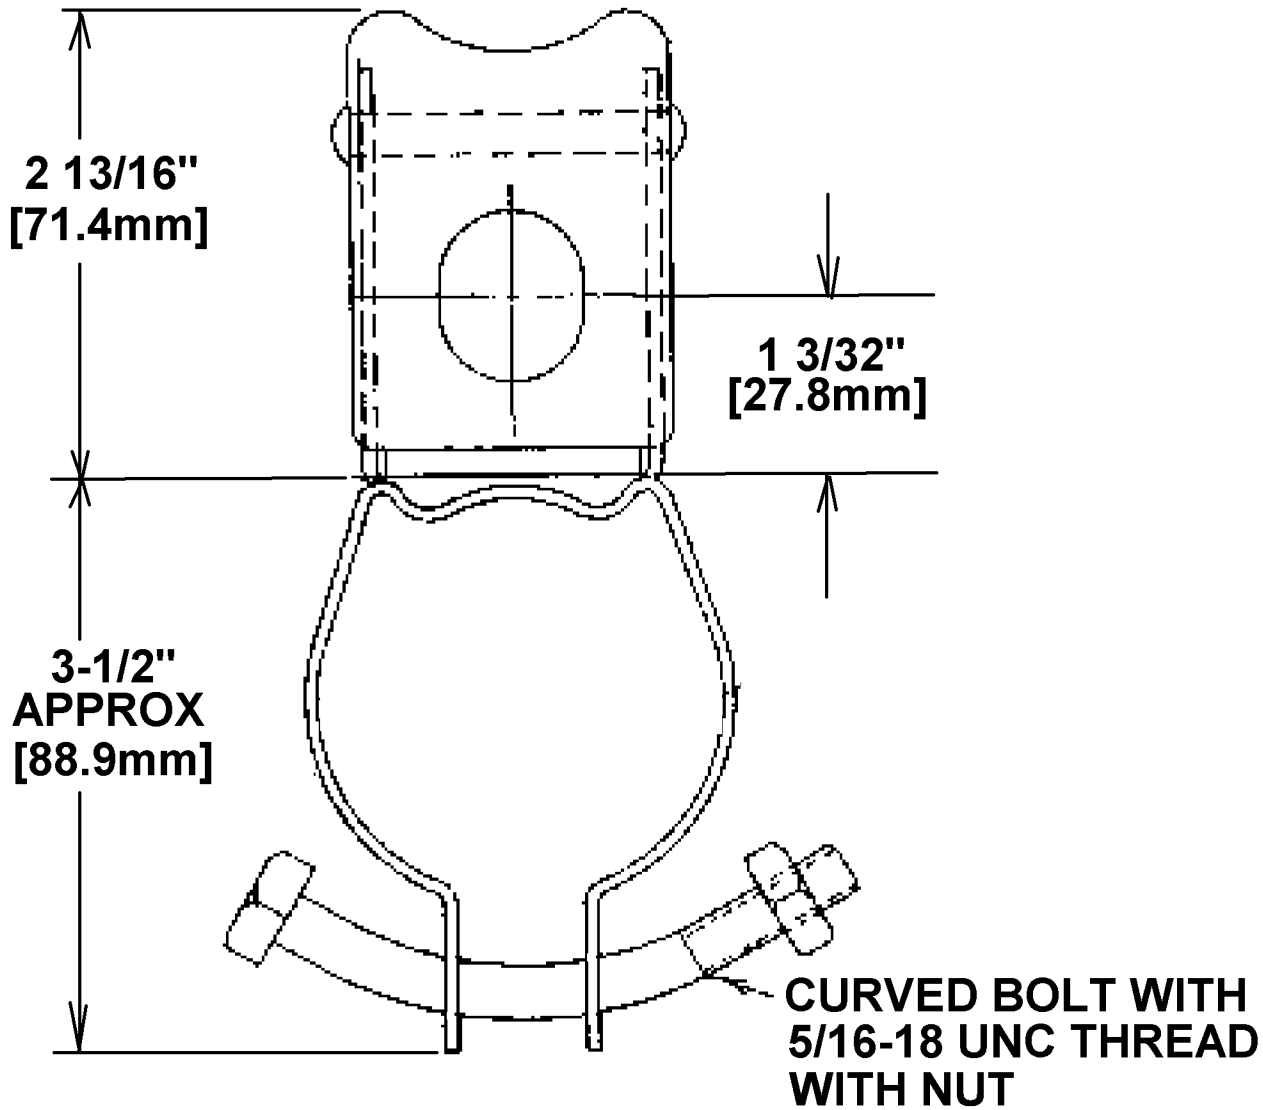

Description	2-1/2" INS WIREHOLDER
Product Type	Pipe Mounted Wire Holder 2.5in

Manufacturer Information

Brand	SC Cond Fitting
GTIN	00783786300198
UPC	783786300198

Taxonomies, Classifications, and Categories

Category Description	SERVICE ENTRANCE FITTINGS: Weatherheads & Grounding Fittings & Ground Rods
Type	Hardware & Accessories

Packaging

Carton	50
Weight Per each	0.85

Uses, Certifications, and Standards

Application	To support service entrance cable prior to entrance
-------------	---

Steel City

CATALOG NO. W33
 PORCELAIN WIRE HOLDER PIPE MOUNTED,
 2-1/2" [63mm] CONDUIT SIZE
 MAXIMUM PULL 1500 LBSF [681 KGF]

GENERAL NOTES		Thomas & Betts A Member of the ABB Group			
1. ALL DIMENSIONS ARE FOR REFERENCE ONLY. 2. DIMENSIONS IN BRACKETS [] ARE IN METRIC UNITS.					
REVISIONS		DESCRIPTION: W33 INSULATOR (WIREHOLDER)			
** SEE ERN (****) FOR APPROVAL SIGNATURES & RELEASE DATE. PROJECT NO: ****					
		RM401839 / (2015581)	1 OF 1	-	WSD-001277