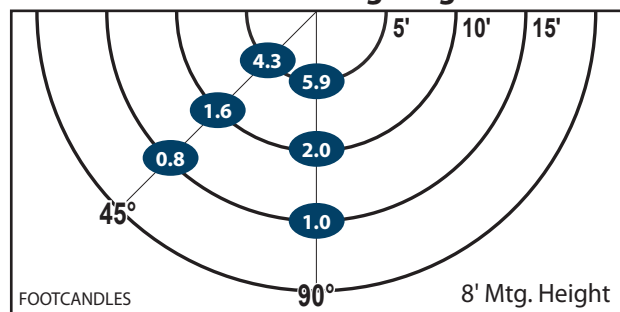

Recommended Mounting Height - 8-10 ft.

Dimensions and Specifications

Overall Height: 10.95"

Depth: 5.24"

Overall Width: 6.83"

Weight: 6 lbs.

Mtg. Hgt.	FOOTCANDLES ON THE GROUND						Avg. FCs 450 SQ. FT.
	90°			45°			
	5'	10'	15'	5'	10'	15'	
8'	5.9	2.0	1.0	5.4	1.5	0.7	2.8
10'	4.3	1.8	1.0	4.3	1.6	0.8	2.3