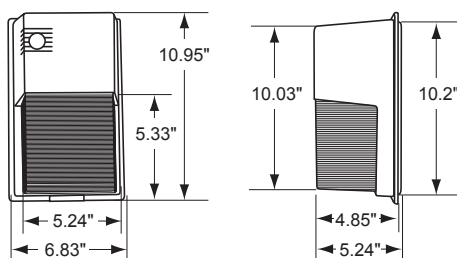

Recommended Mounting Height - 8-10 ft.

Dimensions and Specifications

Overall Height: 10.95"

Depth: 5.24"

Overall Width: 6.83"

Weight: 6 lbs.

Mtg. Hgt.	FOOTCANDLES ON THE GROUND						Avg. FCs 450 SQ. FT.
	90°			45°			
	5'	10'	15'	5'	10'	15'	
8'	5.9	2.0	1.0	5.4	1.5	0.7	2.8
10'	4.3	1.8	1.0	4.3	1.6	0.8	2.3