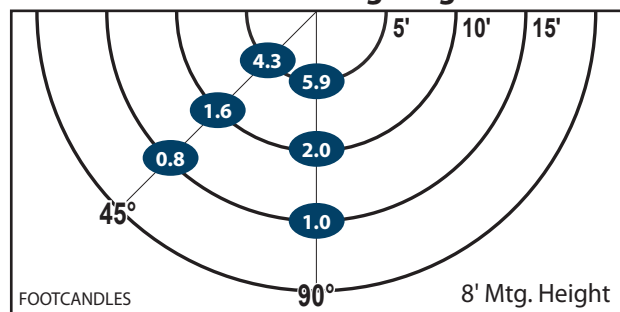

LPW: 92 CRI: 84

DIMMING: 10-100%

CCT: 3000K

LUMENS: 1,696

LPW: 87 CRI: 83

DIMMING: 10-100%

Ordering Information

CATALOG #	DESCRIPTION	VOLTS	COLOR TEMP
WL20LED	20W LED Wall Light	120-277	4500K
WL20LEDPC	20W LED Wall Light with Photocontrol	120	4500K
WL20LED3K	20W LED Wall Light	120-277	3000K
WL20LED3KPC	20W LED Wall Light with Photocontrol	120	2000K

Recommended Mounting Height - 8-10 ft.

Dimensions and Specifications

Overall Height: 10.95"

Depth: 5.24"

Overall Width: 6.83"

Weight: 6 lbs.

Mtg. Hgt.	FOOTCANDLES ON THE GROUND						Avg. FCs 450 SQ. FT.
	90°			45°			
	5'	10'	15'	5'	10'	15'	
8'	5.9	2.0	1.0	5.4	1.5	0.7	2.8
10'	4.3	1.8	1.0	4.3	1.6	0.8	2.3