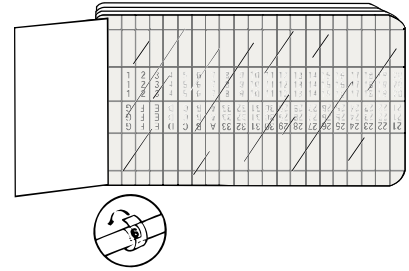

Wire and Cable Marking

Vinyl Self-Laminating Books

CAT. NO.	LEGENDS	NO. MARKERS PER LEGEND
WMSL 1-33, A-G	¼" x 1¼" – printed area ¾"; 1 through 33 and A through G	10
WMSL-0-9	0 through 9;	40
	T1, T2, T3, L1, L2, L3	10
WMSL-0-45	0 through 45	10
WMSL-46-90	46 through 90;	10
WMSL-A-Z	A through Z; +, -, 0 through 15	10
WMSL-A-90	0 through 15;	6
	16 through 90;	4
	A through Z	2