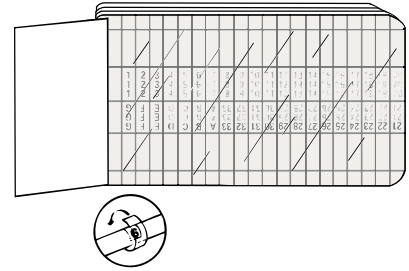

Compact Books

CAT. NO.	LEGENDS	NO. MARKERS PER LEGEND
WCMB-0-9	0 through 9, A, B, C, +, - (¼" x 1½")	128
WCMB-LC	Load Center Labels (1½" x ¾")	176

Order multiple 20 books for Compact Books

Wire and Cable Marking

Vinyl Self-Laminating Books

CAT. NO.	LEGENDS	NO. MARKERS PER LEGEND
WMSL 1-33, A-G	¼" x 1¼" – printed area ¾"; 1 through 33 and A through G	10
WMSL-0-9	0 through 9;	40
	T1, T2, T3, L1, L2, L3	10
WMSL-0-45	0 through 45	10
WMSL-46-90	46 through 90;	10
WMSL-A-Z	A through Z; +, -, 0 through 15	10
WMSL-A-90	0 through 15;	6
	16 through 90;	4
	A through Z	2

Vinyl Self-Laminating, Blank Write-On Books

CAT. NO.	LEGENDS	NO. MARKERS PER LEGEND
WM-BW3	1" x 6" blank write-on self-laminating markers; marking area: 1" x 1"	30
WM-BW5	1" x 3" blank write-on, self laminating markers; marking area: 1" x ¾"	60
WM-BW12	½" x 1¼" blank write-on, self laminating markers; marking area: ½" x ¾"	200
WM-BW14	¼" x 1¼" blank write-on, self-laminating markers; marking area: ¼" x ¾"	400
WM-BW34	¼" x 1¾" blank write-on, self-laminating markers; marking area: ¾" x ½"	120