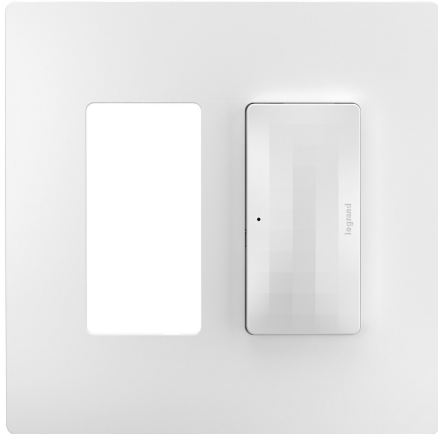

radiant Collection  
**radiant® Smart Gateway Surface Mount with Netatmo, White**  
 Part No. WNRH2WH

The smartest way to take control of lights and power, optimized for larger homes. Smart Lighting lets you set the exact lighting you need, from anywhere, adding safety and convenience to your home. And delivering it all with unprecedented range and reliability, radiant® with Netatmo leverages leading Netatmo technology to provide an ideal solution for larger homes with many smart products. Start with the Smart Gateway to establish a robust and dedicated mesh network, then add smart switches, dimmers and outlets to build a solution that perfectly fits a home's unique space and needs. Options include wireless smart switches and dimmers for easily adding 3-way control. Made exclusively for use with screwless Wall Plates from the radiant® Collection, sold separately.

### Smart Gateway Surface Mount with Netatmo

The smartest way to take control of lights and power, optimized for larger homes. Smart Lighting lets you set the lighting you need, from anywhere, adding safety and convenience to your home. Delivering it all with unprecedented range and reliability.

The Smart Gateway establishes a robust and dedicated mesh network. Add smart switches, dimmers and outlets to build a solution that fits a home's unique space and needs. Options include wireless smart switches and dimmers for easily adding 3-way control.