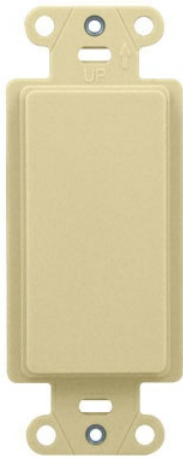

The non-flexing design of the On-Q Decorator Outlet provides security when plugging and unplugging cables. Steel threaded inserts with recessed hex design to reduce spin for faceplate mounting and east leveling to compensate for off-center boxes

Features & Benefits

Supports Keystone Inserts, with most insert combinations compatible

Fits decorator-style faceplates.

Specifications

General Info

Product Line	On-Q	Color	Light Almond
UPC Number	804428024460	Country Of Origin	Taiwan, Province Of China
Construction	Injection molded plastic, Cicolac FR15U ABS	Wall Plate Type	Blank, Wall Plate Insert
Application Sector	Residential	Standard	RoHS

Dimensions

Product Width US	1.65 in	Product Depth US	0.28 in
Product Height US	4.19 in		

Technical Information

Cutout	Blank	Thickness	0.065 in
Number of Gangs	1	Mounting Type	Box
Orientation	Vertical		

The non-flexing design of the On-Q Decorator Outlet provides security when plugging and unplugging cables. Steel threaded inserts with recessed hex design to reduce spin for faceplate mounting and east leveling to compensate for off-center boxes