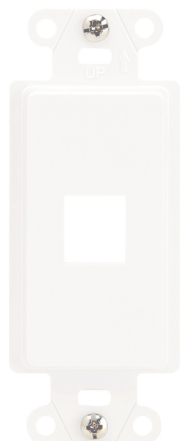

The non-flexing design of the On-Q Decorator Outlet provides security when plugging and unplugging cables. Steel threaded inserts with recessed hex design to reduce spin for faceplate mounting and easy leveling to compensate for off-center boxes

Fits decorator-style faceplates.

Specifications

General Info

Product Line	On-Q	Color	White
UPC Number	804428024521	Country Of Origin	Taiwan, Province Of China
Construction	Cycolac FR15U ABS, Injection molded plastic	Wall Plate Type	Keystone, Wall Plate Insert
Application Sector	Residential	Standard	UL, cULus, RoHS

Dimensions

Product Width US	1.65 in	Product Depth US	0.28 in
Product Height US	4.19 in		

Technical Information

Cutout	1 Keystone	Thickness	0.065 in
--------	------------	-----------	----------

Number of Gangs 1

Mounting Type

Box

Orientation Vertical

The non-flexing design of the On-Q Decorator Outlet provides security when plugging and unplugging cables. Steel threaded inserts with recessed hex design to reduce spin for faceplate mounting and easy leveling to compensate for off-center boxes