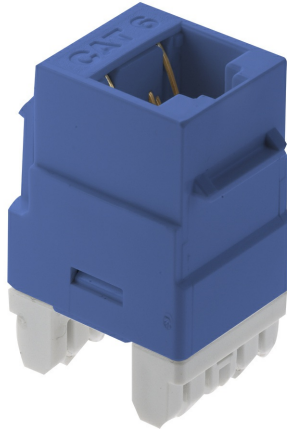

On-Q
Cat 6 RJ45 Keystone Connector
Part No. WP3460BE

This high-quality Cat 6 RJ45 Keystone Connector in blue is designed for use in all Keystone Wall Plates. The standard RCA front jack connects to Cat5, Cat5e, or Cat6 cables terminated with RJ-45 plugs. The vertical design simplifies punchdown termination, while rear retention caps ensure secure wire connections. It meets Category 6 standards described in TIA/EIA-568-B.2.

Features & Benefits

Standard RCA front jack	Connects to Cat5, Cat5e, or Cat6 cables terminated with RJ-45 plugs Rear retention caps ensure secure wire termination
Vertical design for easy punchdown termination	T568A and T568B wiring labels included
Meets Category 6 described in TIA/EIA-568-B.2	Insertion and extraction life is 750 Cycles Min
Jack housing is high-impact, flame resistant plastic, UL 94V-0	Spring wire is phosphor bronze alloy plated with 50 micro-inch of gold over 100 micro-inches of nickel

Specifications

General Info

Product Line	On-Q	Color	Blue
UPC Number	804428024415	Country Of Origin	Taiwan, Province Of China

Dimensions

Product Width US	0.64 in	Product Height US	0.87 in
Product Length US	1.28 in		