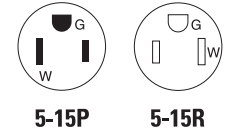

Straight blade devices

Complex environment straight blade devices

Product description

2-pole, 3-wire grounding
15A, 125V/AC
NEMA 5-15

14VV47

1547

60W47

60W47DPLX

Plugs & connectors

Rating A	V/AC	NEMA	Description	Cord diameter	Color	Plug catalog no.	Connector catalog no.		
15	125	5-15	Watertight	0.30-0.65" (7.6-16.5mm)	Y	□ 14W47*	□ 15W47*	•	•
			Watertight	0.30-0.65" (7.6-16.5mm)	BK	□ 14W47BK*	□ 15W47BK*	•	•
			Severe duty	0.38-1.00" (19.1-25.4mm)	Y & BK	□ 1447*	□ 1547*	•	•
			Quick grip corrosion resistant	0.22-0.66" (5.6-16.8mm)	Y	□ AH5965CR	□ AH5969CR	•	•
			Auto grip corrosion resistant	0.33-0.66" (6.4-16.7mm)	Y	□ 5266NCR	□ 5269NCR	•	•

* Not Fed Spec

Receptacles, back & side wire

Rating A	V/AC	NEMA	Description	Color	Single receptacle catalog no.	Duplex receptacle catalog no.		
15	125	5-15	Watertight	Y	□ 60W47	□ 60W47DPLX	•	•
			Watertight	BK	□ 60W47BK	□ 60W47DPLXBK	•	•
			Corrosion resistant	Y	--	□ AH5262CRY	•	•
			Corrosion resistant	GY	--	□ AH5262CRGY	•	•
		5-15/ L5-15	Corrosion resistant combination locking & straight blade	Y	--	□ CR5792	•	•