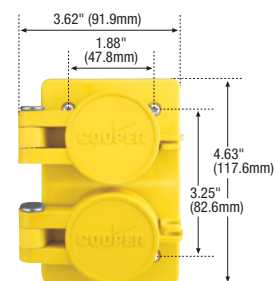

Straight blade devices

Complex environment straight blade devices

Product description

2-pole, 3-wire grounding
15A, 125V/AC
NEMA 5-15

14VV47

1547

60W47

60W47DPLX

Plugs & connectors

Rating A	V/AC	NEMA	Description	Cord diameter	Color	Plug catalog no.	Connector catalog no.		
15	125	5-15	Watertight	0.30-0.65" (7.6-16.5mm)	Y	□ 14W47*	□ 15W47*	•	•
			Watertight	0.30-0.65" (7.6-16.5mm)	BK	□ 14W47BK*	□ 15W47BK*	•	•
			Severe duty	0.38-1.00" (19.1-25.4mm)	Y & BK	□ 1447*	□ 1547*	•	•
			Quick grip corrosion resistant	0.22-0.66" (5.6-16.8mm)	Y	□ AH5965CR	□ AH5969CR	•	•
			Auto grip corrosion resistant	0.33-0.66" (6.4-16.7mm)	Y	□ 5266NCR	□ 5269NCR	•	•

* Not Fed Spec

Receptacles, back & side wire

Rating A	V/AC	NEMA	Description	Color	Single receptacle catalog no.	Duplex receptacle catalog no.		
15	125	5-15	Watertight	Y	□ 60W47	□ 60W47DPLX	•	•
			Watertight	BK	□ 60W47BK	□ 60W47DPLXBK	•	•
			Corrosion resistant	Y	--	□ AH5262CRY	•	•
			Corrosion resistant	GY	--	□ AH5262CRGY	•	•
		5-15/ L5-15	Corrosion resistant combination locking & straight blade	Y	--	□ CR5792	•	•

Accessories for watertight 15/20A plugs & connectors

Description	Cord diameter	Catalog no.		
Watertight plug closure cap for 15A plug, yellow		□ 14W	•	•
Watertight plug closure cap for 15A plug, black		□ 14WBK	•	•
Replacement watertight connector closure cap for 15A connector, yellow		□ 15W	•	•
Replacement watertight connector closure cap for 15A connector, black		□ 15WBK	•	•
Wire mesh grip for 15/20A watertight plugs & connectors	0.31-0.37" (7.9-9.5mm)	□ WTM131	•	•
Wire mesh grip for 15/20A watertight plugs & connectors	0.38-0.44" (9.5-11.1mm)	□ WTM138	•	•
Wire mesh grip for 15/20A watertight plugs & connectors	0.43-0.50" (10.9-12.7mm)	□ WTM143	•	•
Wire mesh grip for 15/20A watertight plugs & connectors	0.50-0.56" (12.7-14.3mm)	□ WTM150	•	•
Wire mesh grip for 15/20A watertight plugs & connectors	0.56-0.63" (14.3-15.9mm)	□ WTM156	•	•