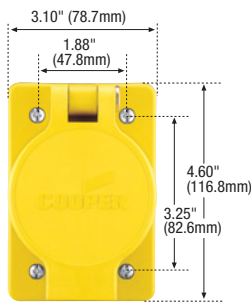

Straight blade devices

Complex environment straight blade devices

Product description

2-pole, 3-wire grounding
15A, 125V/AC
NEMA 5-15

14VV47

1547

60W47

60W47DPLX

Plugs & connectors

Rating A	V/AC	NEMA	Description	Cord diameter	Color	Plug catalog no.	Connector catalog no.		
15	125	5-15	Watertight	0.30-0.65" (7.6-16.5mm)	Y	□ 14W47*	□ 15W47*	•	•
			Watertight	0.30-0.65" (7.6-16.5mm)	BK	□ 14W47BK*	□ 15W47BK*	•	•
			Severe duty	0.38-1.00" (19.1-25.4mm)	Y & BK	□ 1447*	□ 1547*	•	•
			Quick grip corrosion resistant	0.22-0.66" (5.6-16.8mm)	Y	□ AH5965CR	□ AH5969CR	•	•
			Auto grip corrosion resistant	0.33-0.66" (6.4-16.7mm)	Y	□ 5266NCR	□ 5269NCR	•	•

* Not Fed Spec

Receptacles, back & side wire

Rating A	V/AC	NEMA	Description	Color	Single receptacle catalog no.	Duplex receptacle catalog no.		
15	125	5-15	Watertight	Y	□ 60W47	□ 60W47DPLX	•	•
			Watertight	BK	□ 60W47BK	□ 60W47DPLXBK	•	•
			Corrosion resistant	Y	--	□ AH5262CRY	•	•
			Corrosion resistant	GY	--	□ AH5262CRGY	•	•
		5-15/ L5-15	Corrosion resistant combination locking & straight blade	Y	--	□ CR5792	•	•

Accessories for watertight 15/20A plugs & connectors

Description	Cord diameter	Catalog no.		
Watertight plug closure cap for 15A plug, yellow		□ 14W	•	•
Watertight plug closure cap for 15A plug, black		□ 14WBK	•	•
Replacement watertight connector closure cap for 15A connector, yellow		□ 15W	•	•
Replacement watertight connector closure cap for 15A connector, black		□ 15WBK	•	•
Wire mesh grip for 15/20A watertight plugs & connectors	0.31-0.37" (7.9-9.5mm)	□ WTM131	•	•
Wire mesh grip for 15/20A watertight plugs & connectors	0.38-0.44" (9.5-11.1mm)	□ WTM138	•	•
Wire mesh grip for 15/20A watertight plugs & connectors	0.43-0.50" (10.9-12.7mm)	□ WTM143	•	•
Wire mesh grip for 15/20A watertight plugs & connectors	0.50-0.56" (12.7-14.3mm)	□ WTM150	•	•
Wire mesh grip for 15/20A watertight plugs & connectors	0.56-0.63" (14.3-15.9mm)	□ WTM156	•	•